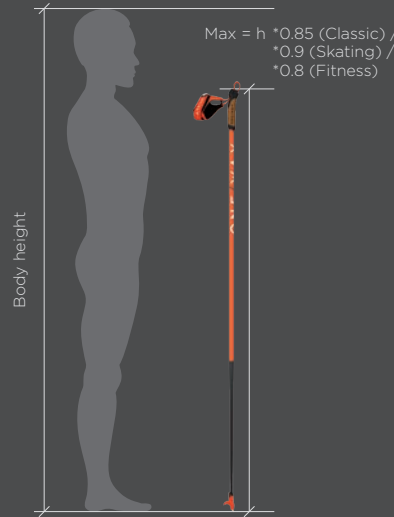

SOFTGOODS

Article no.	Model	Dimension	Material
POLE TUBES & CASES			
OZ18023	 SKI POLE TUBE TELESCOPE - 8 PAIRS ¥19,800 (本体 ¥18,000) Made in China	155-185 x 19 x 10cm	900D Recycled Pet
OZ18123	 SKI POLE TUBE SMALL - 4 PAIRS ¥12,100 (本体 ¥11,000) Made in China	178 x 18 x 18cm	900D Recycled Pet

POLE LENGTH ADVICE

NORDIC

Body Height cm	Skating		Classic		Fitness	
	from	to	from	to	from	to
200	175	180	167.5	172.5	152.5	162.5
195	170	175	162.5	167.5	155	160
190	167.5	172.5	157.5	162.5	150	155
185	162.5	167.5	155	160	145	150
180	160	165	150	155	140	145
175	155	160	145	150	140	145
170	150	155	140	145	135	140
165	145	150	137.5	142.5	130	135
160	140	145	135	137.5	125	130
155	135	140	130	135	120	125
150	130	135	125	130	115	120
145	125	130	120	125	115	120
140	120	125	115	120	110	115
135	115	120	110	115	105	110
130	110	115	105	110	100	105
125	105	110	100	105	95	100