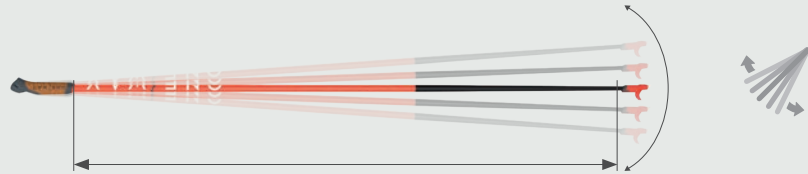

NORDIC POLE PARAMETER

ノルディック ポール パラメーター

スイングウェイト [kg・cm²]

スイングウェイトとは、グリップを支点にポールを振り子のように動かした時に感じる重さのこと。ポールの先端近くが重いほど、ポールを操作するのに、より多くのエネルギーが必要になる。スイングウェイトのテストは、グリップ、ストラップ、バスケットがない状態で行われる。スイングウェイトは軽いほどよい。