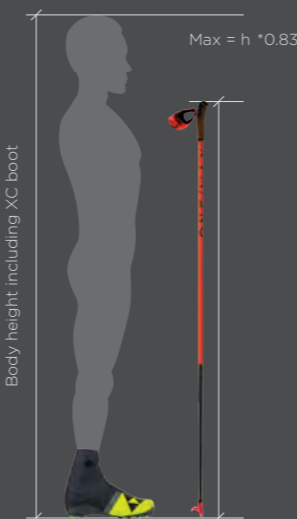

NORDIC ACCORDING TO FIS RULES

Body Height	Classic
cm	cm
200	168.5
195	164.5
190	160.5
185	156.5
180	151.5
175	147.5
170	143.5
165	139.5
160	135.5
155	131.5
150	127.5
145	122.5
140	118.5
135	114.5
130	110.5
125	106.5