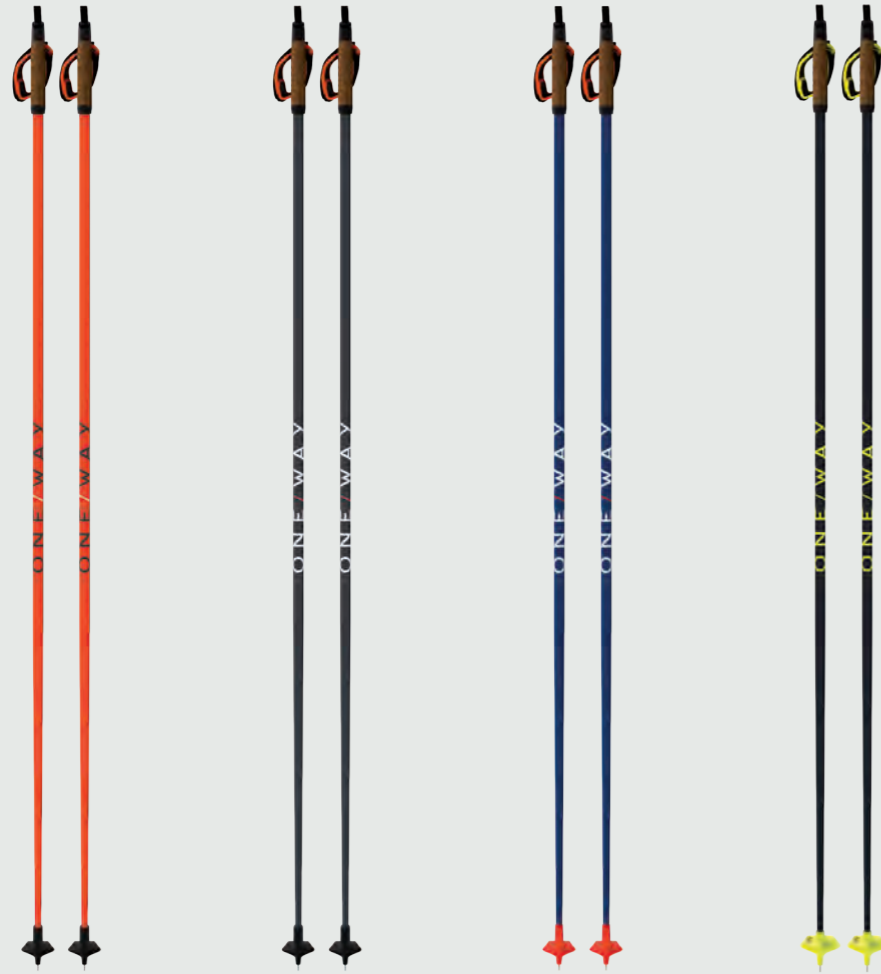

Item no. OZ83221
 Tip Sintered Tip

MAG POINT STRAP 2.0

Item no. OZ81821 ¥4,400 (本体 ¥4,000)
 Made in China

MAG POINT GRIP 2.0

Item no. OZ80323 ¥5,500 (本体 ¥5,000)
 Made in China

149kgm² 28mm 85g/m

689mm 650N

Model	STORM 3	STORM 4	STORM 5	STORM 6 DARK
Item no.	OZ42121	OZ42323	OZ42521	OZ42922
Lengths	130 - 175 (2,5cm)	130 - 175 (2,5cm)	130 - 175 (5cm)	130 - 175 (5cm)
Weight per meter	80g	85g	90g	100g
Shaft material	Carbon 90%	Carbon 70%	Carbon 50%	Carbon 30%
Grip	Carbon Grip	Carbon Grip	Carbon Grip	Carbon Grip
Strap	AV Race Strap	AV Race Strap	AV Race Strap	AV Race Strap
Shaft ø	16.9 (mm)	16.9 (mm)	16.9 (mm)	16.9 (mm)
Basket	Exchange Basket M	Exchange Basket M	Flash Premio M Basket (flame)	Flash L Basket (neon yellow)
Tip	Sintered Tip	Sintered Tip	Sintered Tip	Sintered Tip
Finish	Softtouch	Softtouch	Softtouch	Softtouch
Price	¥26,400 (本体 ¥24,000)	¥23,100 (本体 ¥21,000)	¥17,600 (本体 ¥16,000)	¥13,200 (本体 ¥12,000)
Country of origin	China	China	China	China