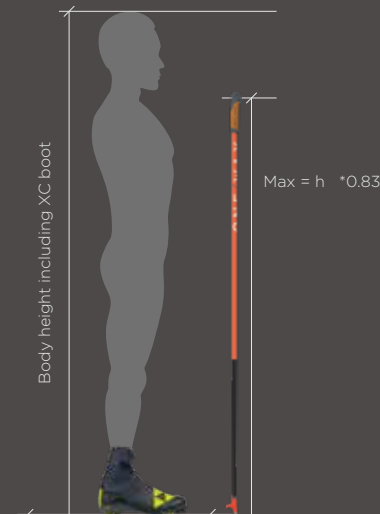

ACCORDING TO FIS RULES

Body Height cm	Classic cm
200	168.5
195	164.5
190	160.5
185	156.5
180	151.5
175	147.5
170	143.5
165	139.5
160	135.5
155	131.5
150	127.5
145	122.5
140	118.5
135	114.5
130	110.5
125	106.5