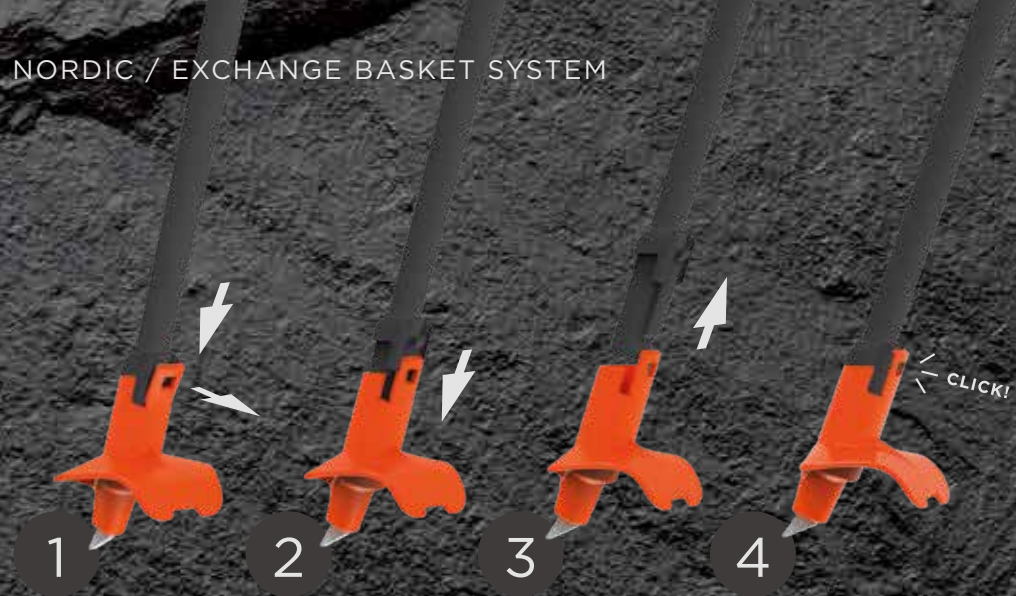

EXCHANGE BASKET SYSTEM

エクステンジバスケットシステム

ワンウェイが新たに開発したエクステンジバスケットシステムは、ワールドカップからマラソン、フィットネスレベルのスキーヤーまで、誰でも素早く簡単にバスケットの交換が可能。この軽量エクステンジバスケットシステムは、9mmシャフトのすべてのクロスカントリーポールに搭載されている。

取り外し:留め具のクリップを引っ張り固定を解除するとバスケットが取り外せる。

交換:バスケットが正しい位置まで押し込まれた時に鳴るクリップのカチッという音が聞こえるまで、バスケットをシャフトにしっかりと押し込む。

ワンウェイのエクステンジバスケットシステムは、コンパクトでアイスパーンのないコンディション向けの軽量アルミニウムチップの小さなバスケットと、一般的な中型バスケット、そして2ペアのローラーズキーチップがセットになっている。