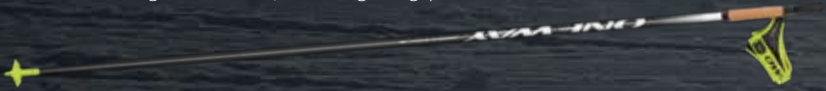

### SPECIFICATION

Shaft: 100% UHM Premio SL Carbon  
Grip: Carbon Grip Strap: AV SLG Strap  
Shaft ø: 16:9 (mm) Tip: Sintered Tip  
Basket: Flash Premio S basket (yellow)  
Finish: decal w/o finish

**DIAMOND STORM 28** ¥44,000 (本体 ¥40,000) Made in China  
Item No. 0Z41020 Lengths: 135-180 (2,5cm) Weight: 62g (per meter)

### SPECIFICATION

Shaft: 100% HM Premio Carbon  
Grip: Carbon Grip Strap: AV SLG Strap  
Shaft ø: 16:9 (mm) Tip: Sintered Tip  
Basket: Flash Premio M basket (yellow)  
Finish: decal w/o finish

**DIAMOND STORM 26 WHITE** ¥28,600 (本体 ¥26,000) Made in China  
Item No.: 0Z41120 Lengths: 135-180 (2,5cm) Weight: 74g (per meter)

### SPECIFICATION

Shaft: 100% Diamond Carbon  
Grip: Carbon Grip Strap: AV SLG Strap  
Shaft ø: 16:9 (mm) Tip: Sintered Tip  
Basket: Flash Premio M  
Finish: decal w/o finish

**DIAMOND STORM 26 YELLOW** ¥28,600 (本体 ¥26,000) Made in China  
Item No.: 0Z41220 Lengths: 135-180 (2,5cm) Weight: 74g (per meter)